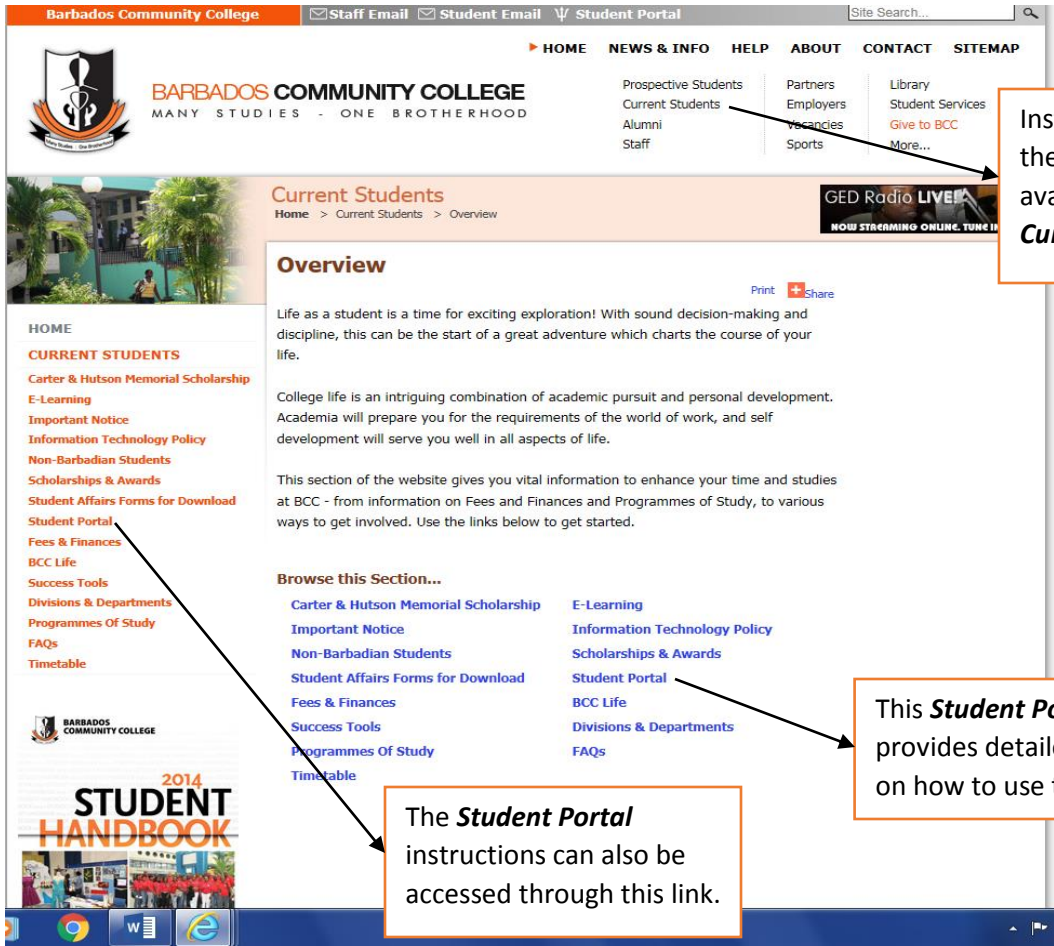

PROGRAMMES OF STUDY

- Associate Degree Programmes
- Applied Arts Programmes
- Applied Science Programmes
- Major in Arts
- Major in Science
- Bachelor Degree Programmes
- Bachelor of Education (Technical/Vocational Training)
- Bachelor of Fine Arts
- Bachelor of Science (Tourism & Hospitality Management, Pharmacy, Nursing)
- Non-Associate Degree Courses

The **Student Portal** can
also be selected here

Instructions on how to use the **Student Portal** are available through the **Current Students** link.

The **Student Portal** instructions can also be accessed through this link.